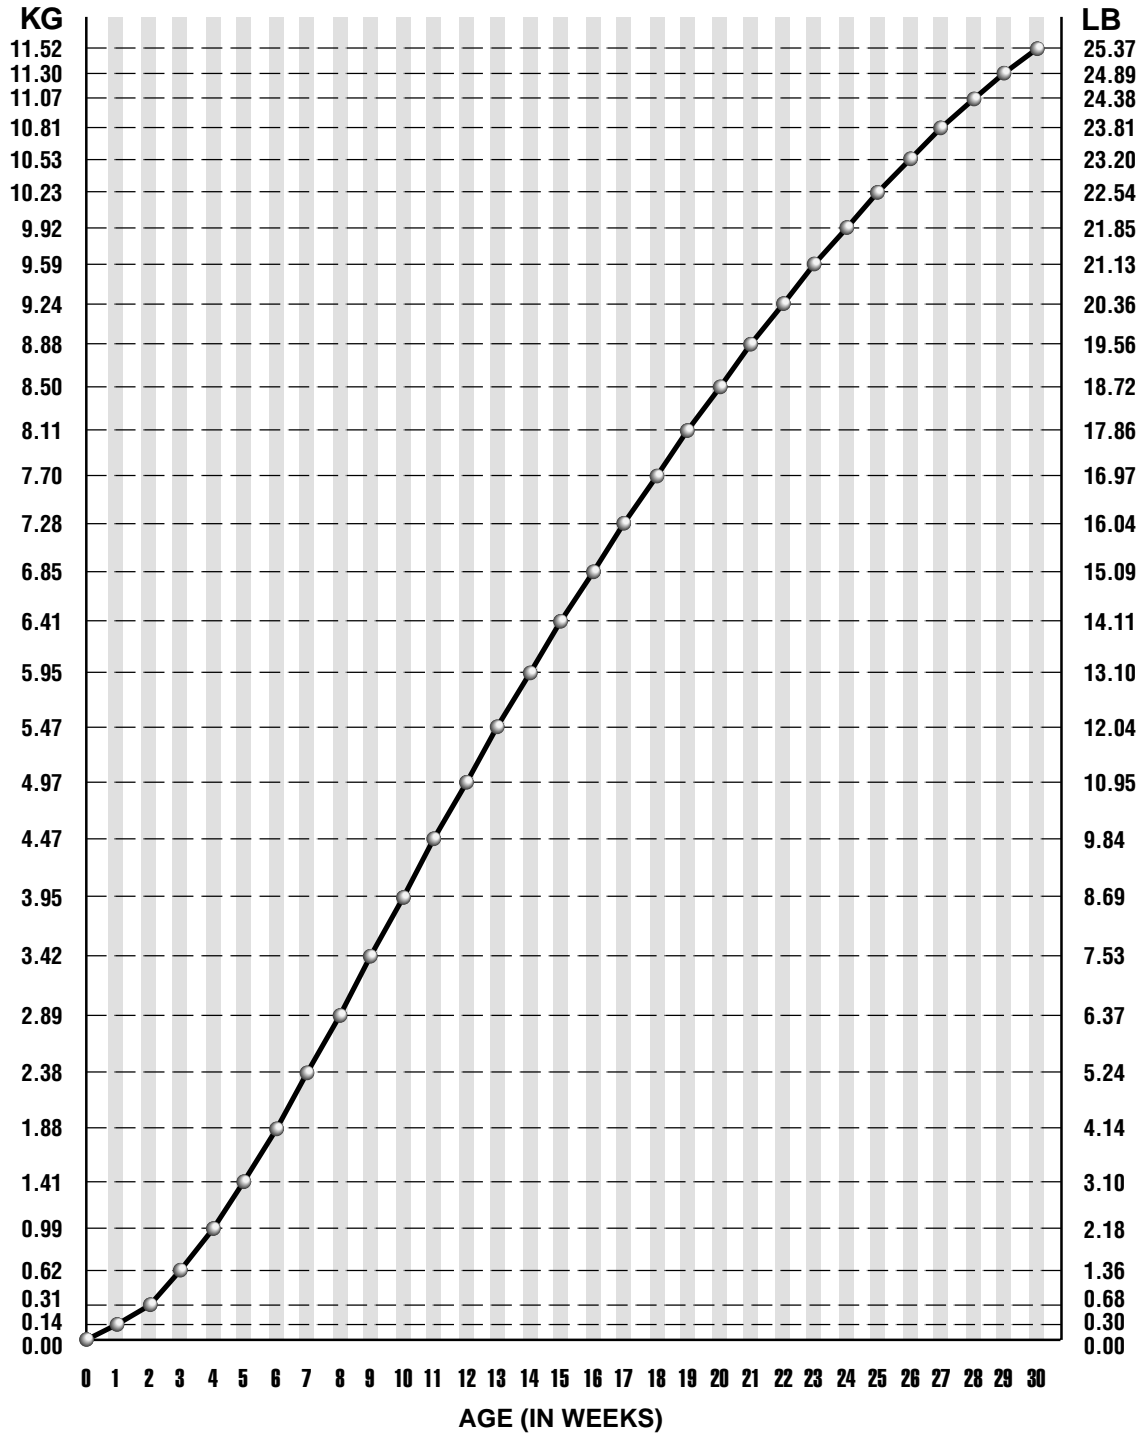

HYBRID CONVERTER Parent Stock Hens

Age (weeks)	Body Weight		Weekly Feed Consumption		Cumulative Feed Consumption	
	kg	lb	kg	lb	kg	lb
1	0.14	0.30	0.14	0.31	0.14	0.31
2	0.31	0.68	0.25	0.55	0.39	0.86
3	0.62	1.36	0.42	0.92	0.81	1.78
4	0.99	2.18	0.59	1.30	1.40	3.08
5	1.41	3.10	0.76	1.67	2.16	4.75
6	1.88	4.14	0.93	2.05	3.09	6.80
7	2.38	5.24	1.07	2.35	4.16	9.15
8	2.89	6.37	1.20	2.64	5.36	11.79
9	3.42	7.53	1.35	2.97	6.71	14.76
10	3.95	8.69	1.50	3.30	8.21	18.06
11	4.47	9.84	1.65	3.63	9.86	21.69
12	4.97	10.95	1.80	3.96	11.66	25.65
13	5.47	12.04	1.95	4.29	13.61	29.94
14	5.95	13.10	2.10	4.62	15.71	34.56
15	6.41	14.11	2.20	4.84	17.91	39.40
16	6.85	15.09	2.30	5.06	20.21	44.46
17	7.28	16.04	2.35	5.17	22.56	49.63
18	7.70	16.97	2.42	5.32	24.98	54.96
19	8.11	17.86	2.47	5.43	27.45	60.39
20	8.50	18.72	2.50	5.50	29.95	65.89
21	8.88	19.56	2.53	5.57	32.48	71.46
22	9.24	20.36	2.56	5.63	35.04	77.09
23	9.59	21.13	2.59	5.70	37.63	82.79
24	9.92	21.85	2.60	5.72	40.23	88.51
25	10.23	22.54	2.59	5.70	42.82	94.20
26	10.53	23.20	2.57	5.65	45.39	99.86
27	10.81	23.81	2.56	5.63	47.95	105.49
28	11.07	24.38	2.55	5.61	50.50	111.10
29	11.30	24.89	2.54	5.59	53.04	116.69
30	11.52	25.37	2.53	5.57	55.57	122.25

These goals are based upon results achieved with minimal allowance for mortality, and using Hybrid's feed specifications. Results will be affected by feeding programs, environment, flock health, and growing densities.

650 Riverbend Drive, Suite C
Kitchener, Ontario, Canada N2K 3S2
Phone +1-519-578-2740
Fax +1-519-578-1870
info@hybridturkeys.com

HYBRID CONVERTER Parent Stock Hens – Body Weight

650 Riverbend Drive, Suite C
Kitchener, Ontario, Canada N2K 3S2
Phone +1-519-578-2740
Fax +1-519-578-1870
info@hybridturkeys.com