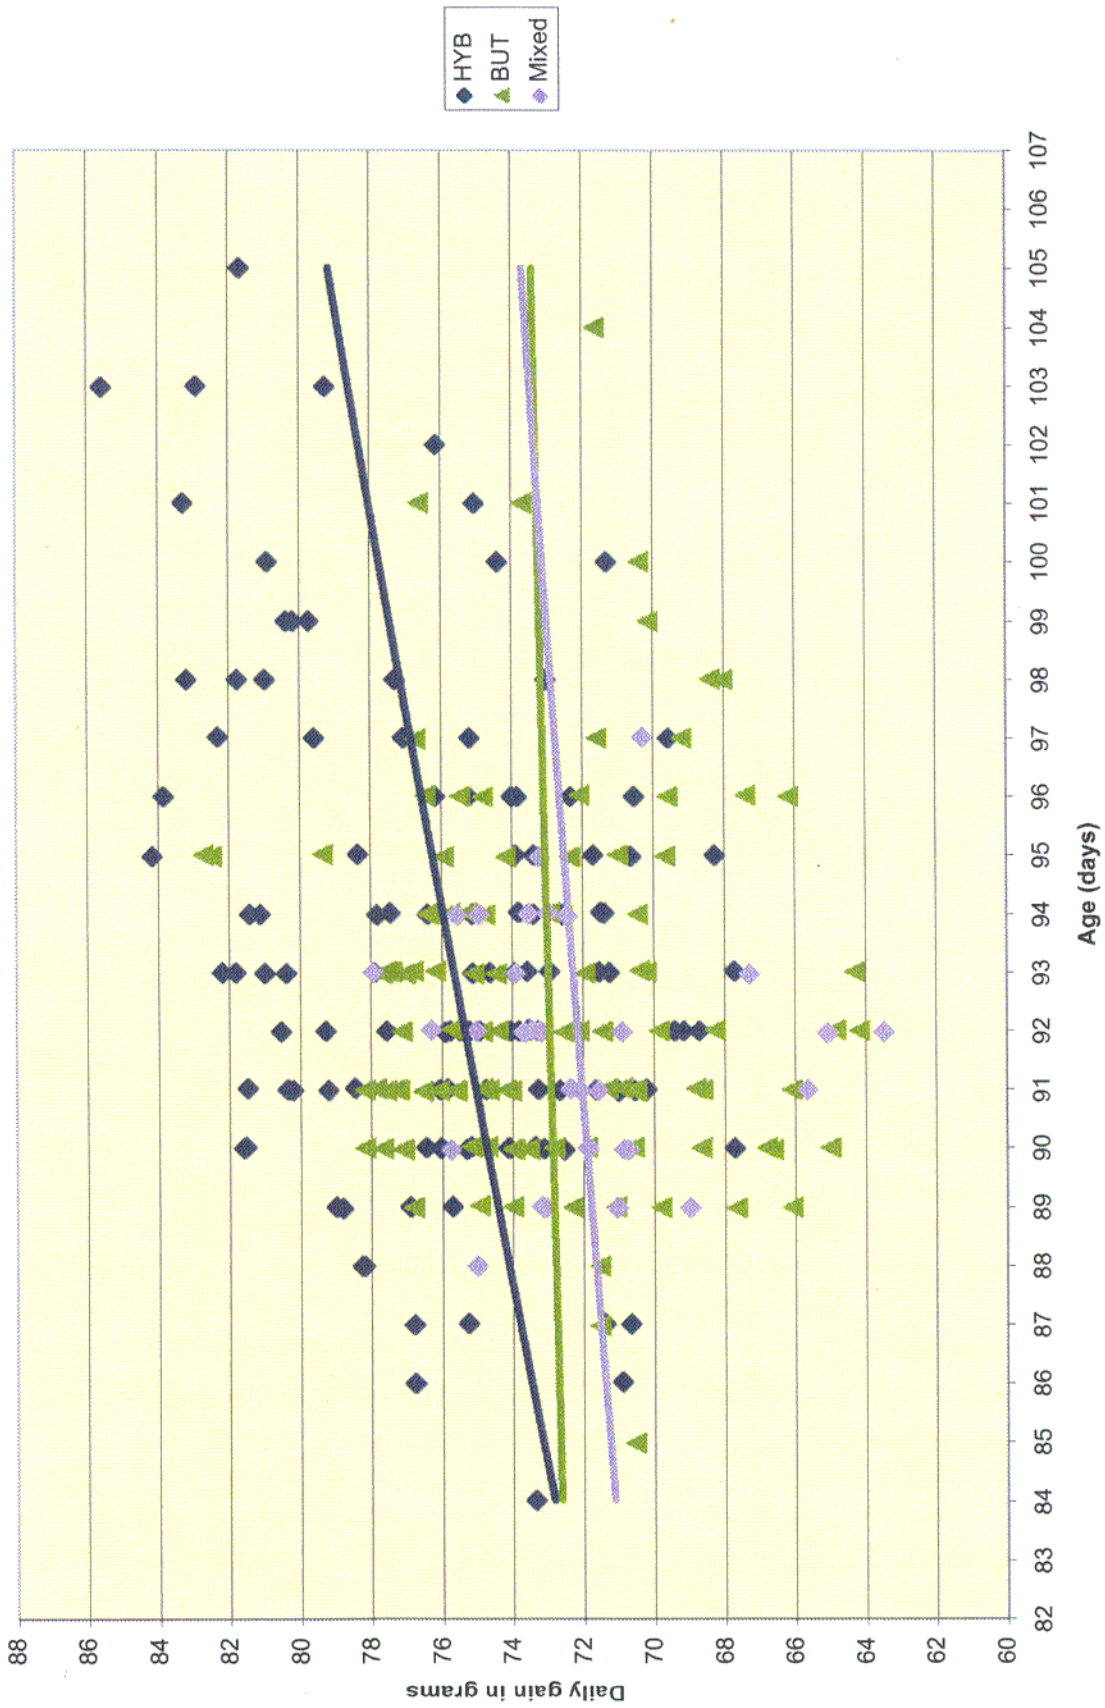

Effect of breed on average daily gain for the same period

* Each mark represents 1 flock settlement