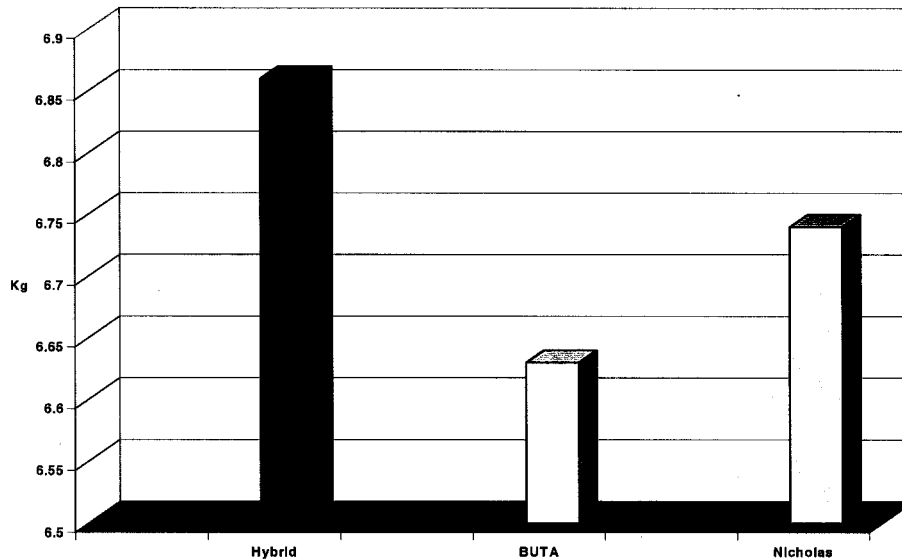

## Just The Facts #2 Body Weight - Commercial Hen Comparison

Does breed really matter? It certainly does when it comes to feed conversion but what about body weight? Based on a survey of over 1,500,000 hens, Hybrid's body weight advantage is clearly demonstrated.

Effect of breed on body weight of hens  
(Age - 94 days)

What does this mean to you?

- ✓ Fewer days to reach market weight
- ✓ Reduced costs

If you are interested in maximum profits ...ask your Poult Supplier for Hybrids!